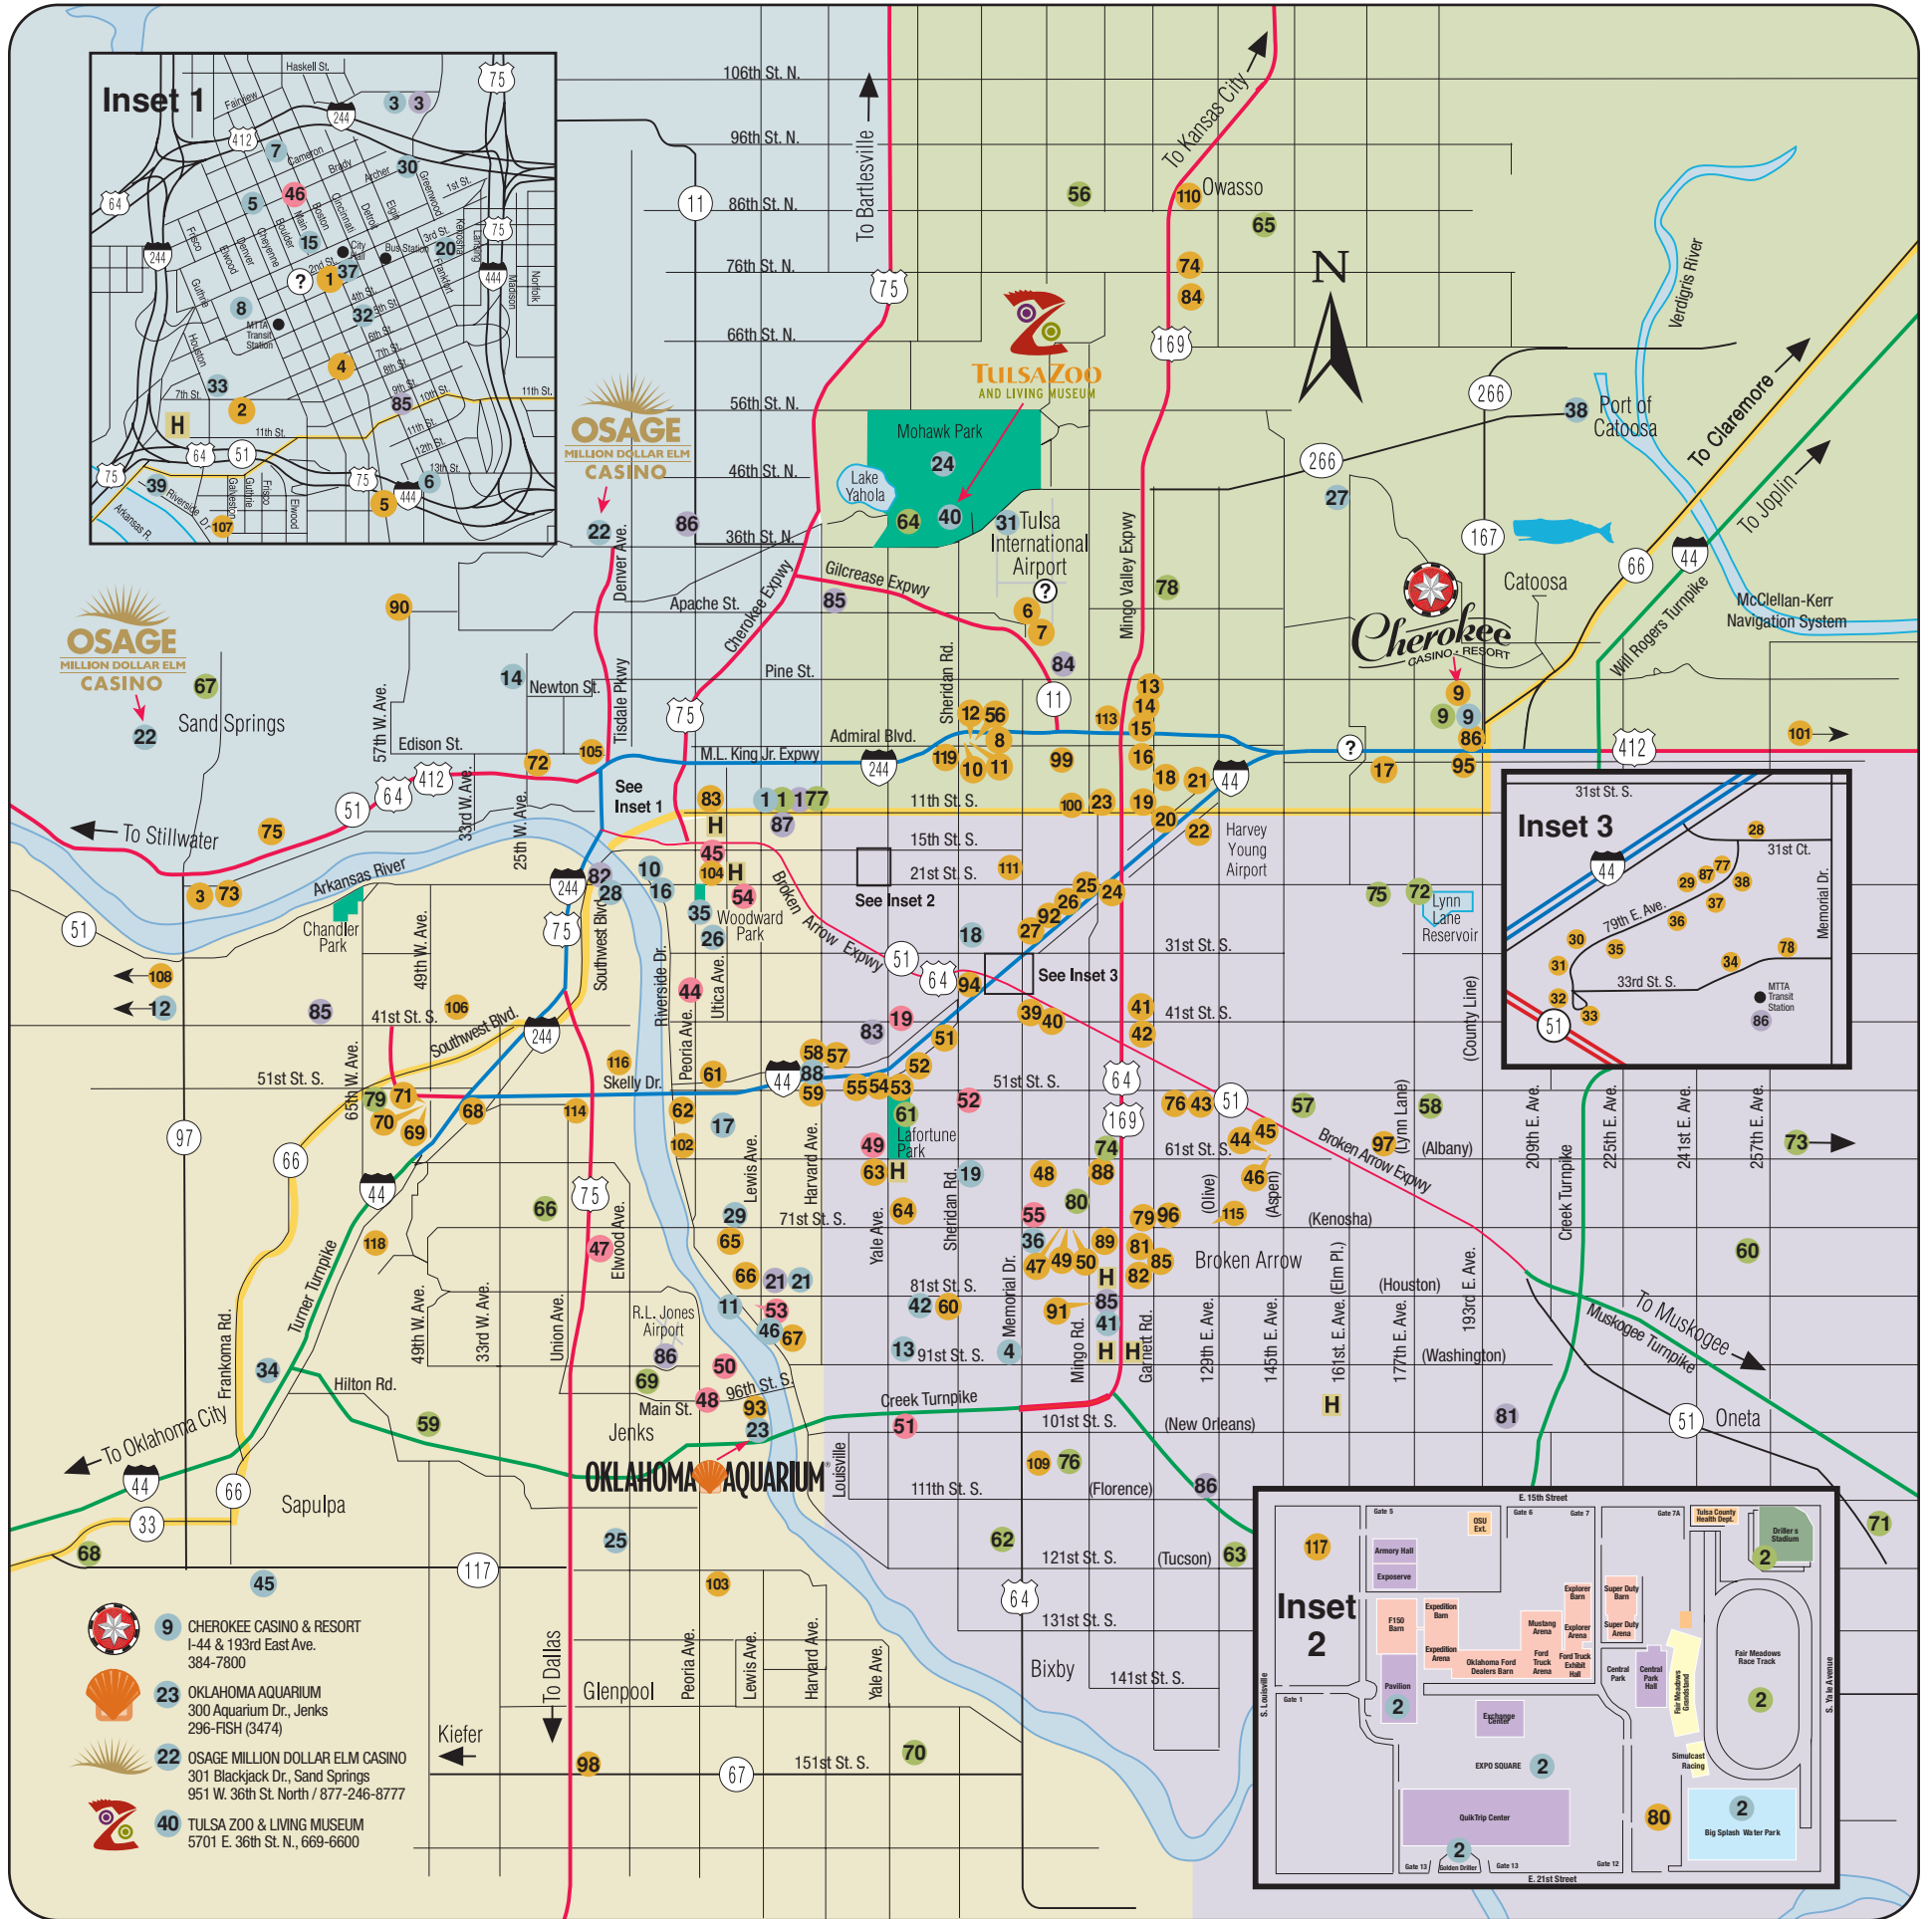

i am

YOUR TULSA VISITORS MAP

www.visittulsa.com

ATTRACTIONS

SHOPPING CENTERS & DISTRICTS

HOTELS, MOTELS, BED & BREAKFAST, & RV CAMPGROUNDS

UNIVERSITIES & COLLEGES

PUBLIC GOLF COURSES & SPORTS VENUES

HOSPITALS